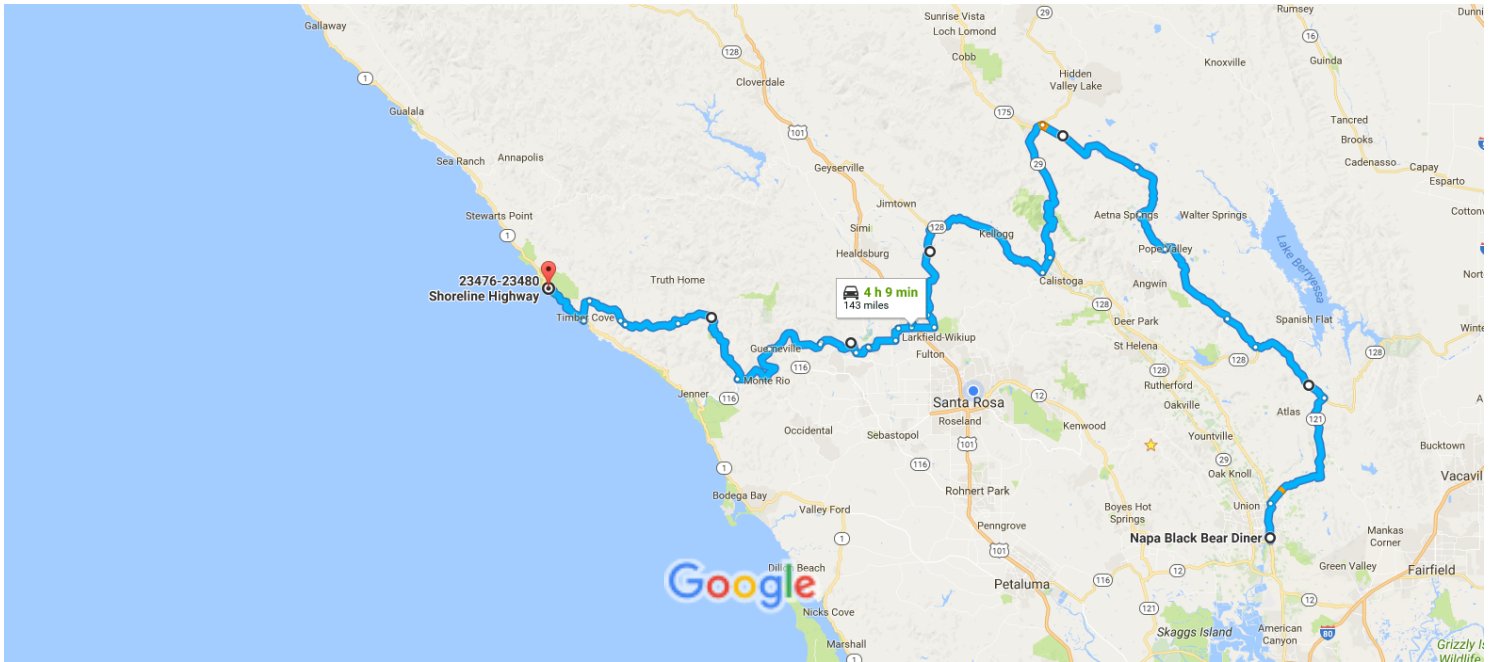

Napa Black Bear Diner to 23476- 23480 Shoreline Hwy, Jenner, CA 95450 Drive 143 miles, 4 h 9 min

January Meeting

Map data ©2017 Google 5 mi

## Napa Black Bear Diner

303 Soscol Ave, Napa, CA 94559

Take CA-121 N, CA-128 W, Chiles Pope Valley Rd, Butts Canyon Rd, ... and CA-116 W to Cazadero Hwy in Sonoma County

3 h 13 min (117 mi)

- ↑ 1. Head south on Soscol Ave toward Kansas Ave  
0.2 mi
- ↶ 2. Make a U-turn at Shetler Ave  
0.4 mi
- ↘ 3. Turn right onto CA-121 N/Silverado Trail  
2.7 mi
- ↘ 4. Turn right onto CA-121 N  
12.3 mi
- ↶ 5. Turn left onto CA-128 W  
7.9 mi
- ↘ 6. Turn right onto Lower Chiles Valley Rd  
3.3 mi

7. Turn right onto Chiles Pope Valley Rd  
8.6 mi
8. Continue onto Pope Valley Rd  
3.7 mi
9. Continue onto Butts Canyon Rd  
5.2 mi
10. Continue onto Co Rd 101  
9.4 mi
11. Turn left onto CA-29 S  
15.5 mi
12. Turn right onto Tubbs Ln  
1.3 mi
13. Turn right onto CA-128 W  
11.8 mi
14. Turn left onto Chalk Hill Rd  
8.0 mi
15. Turn left onto Faught Rd  
1.2 mi
16. Turn right onto E Shiloh Rd  
1.8 mi
17. Turn right onto Conde Ln  
0.3 mi
18. Turn right onto American Way  
0.1 mi
19. Make a U-turn  
0.1 mi
20. Turn left at the 1st cross street onto Conde Ln  
0.3 mi
21. Sharp right onto Shiloh Rd  
1.1 mi
22. Turn left onto Windsor Rd  
1.2 mi
23. Continue onto Mark West Station Rd  
2.5 mi
24. Turn right onto Trenton-Healdsburg Rd  
0.1 mi

- ↶ 25. Turn left onto Eastside Rd  
\_\_\_\_\_ 1.2 mi
- ↷ 26. Turn right onto Wohler Rd  
\_\_\_\_\_ 0.8 mi
- ↶ 27. Turn left to stay on Wohler Rd  
\_\_\_\_\_ 0.2 mi
- ↶ 28. Turn left onto Westside Rd  
\_\_\_\_\_ 3.0 mi
- ↑ 29. Continue straight  
\_\_\_\_\_ 0.1 mi
- ↷ 30. Slight right onto River Rd  
\_\_\_\_\_ 5.5 mi
- ↑ 31. Continue onto CA-116 W  
\_\_\_\_\_ 6.7 mi